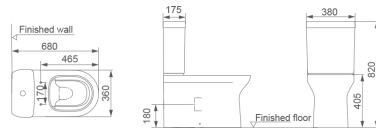

Washdown Close-coupled Toilet

Size	S-trap	P-trap
680*380*820mm	A=300mm C=220mm T=250mm	P=180mm

HDC620+HDS520

Washdown Rimless Close-coupled Toilet

Size	S-trap	P-trap
680*380*820mm	C=220mm	P=180mm

HDLP583/HDP583