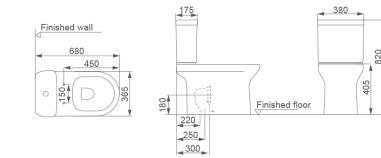

HDC520+HDS520

Washdown Close-coupled Toilet

Size	S-trap	P-trap
680*380*820mm	A=300mm C=220mm T=250mm	P=180mm