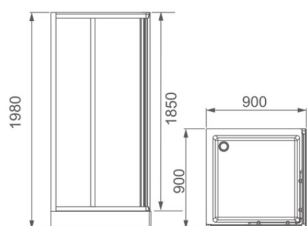

HD8864-90/HD8864-1M

Shower enclosure

Size

HD8864-90 Size: 900x900x1850mm
HD8864-1M Size: 1000x1000x1850mm

5mm tempered glass

Aluminium alloy frame

Optional shower tray or groundmass

HD8865-90/HD8865-1M